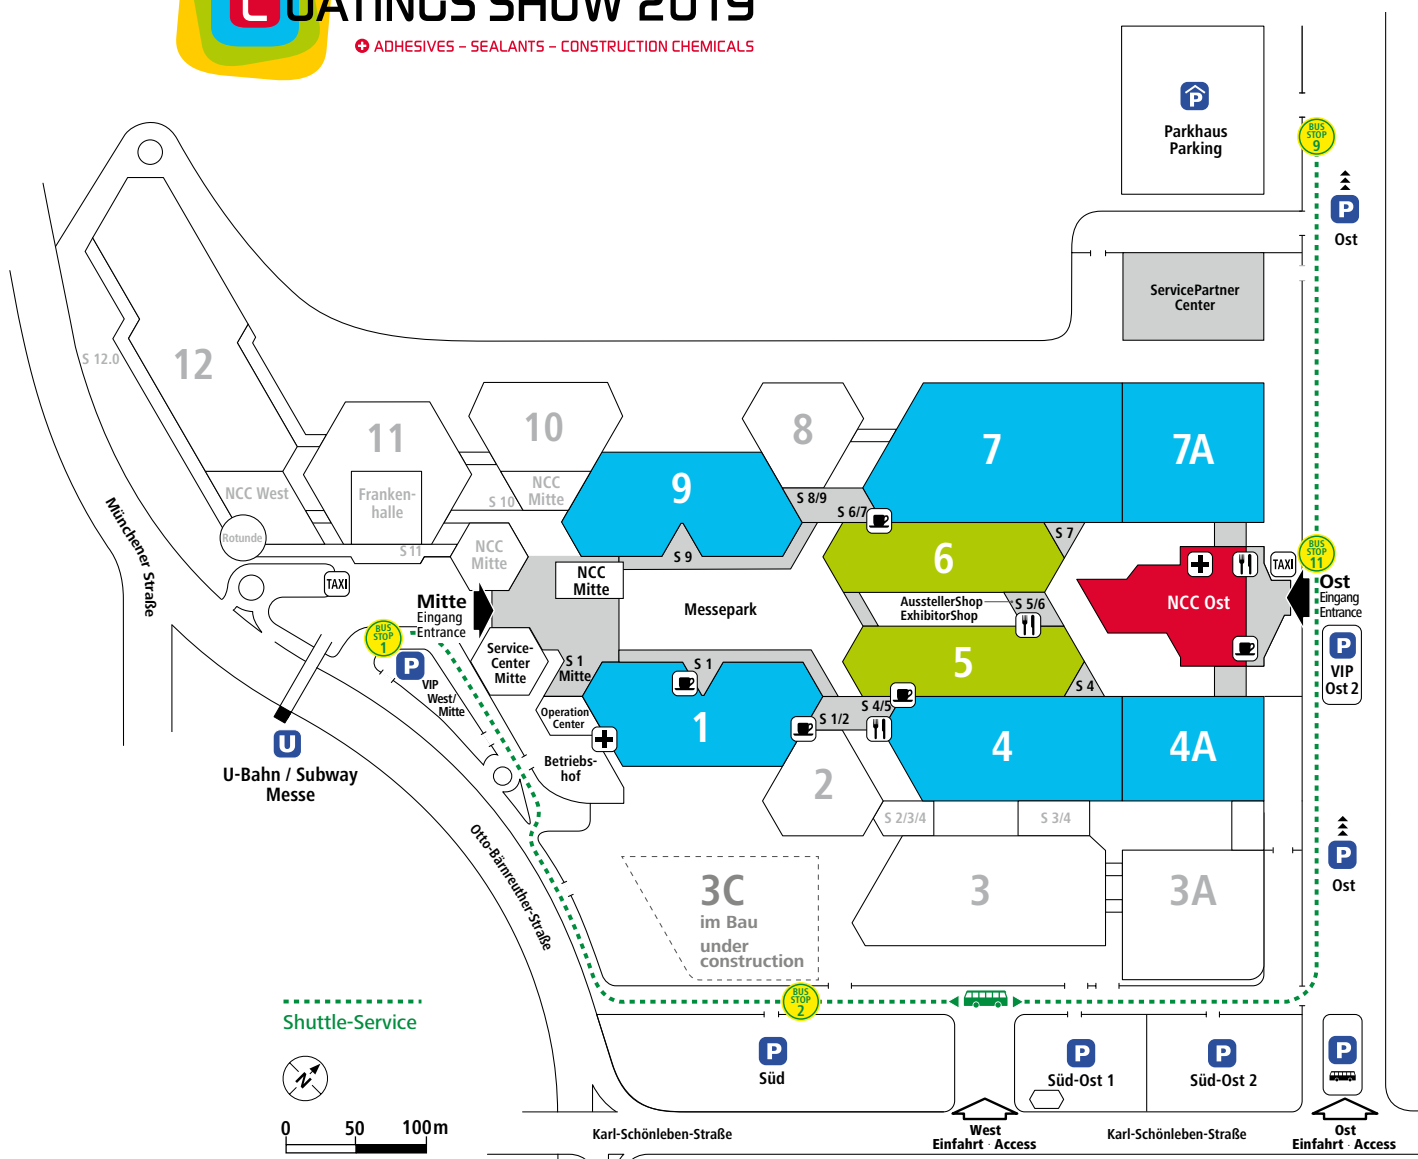

Nürnberg, Germany
19–21 March 2019

Raw materials, services
Rohstoffe, Dienstleistungen

Laboratory and production equipment,
testing and measuring equipment,
services
Labor- und Produktionstechnik, Prüf-
und Messtechnik, Dienstleistungen

European Coatings Show Conference

Service (S) and entrance areas
Eingänge und Servicebereiche

www.european-coatings-show.com